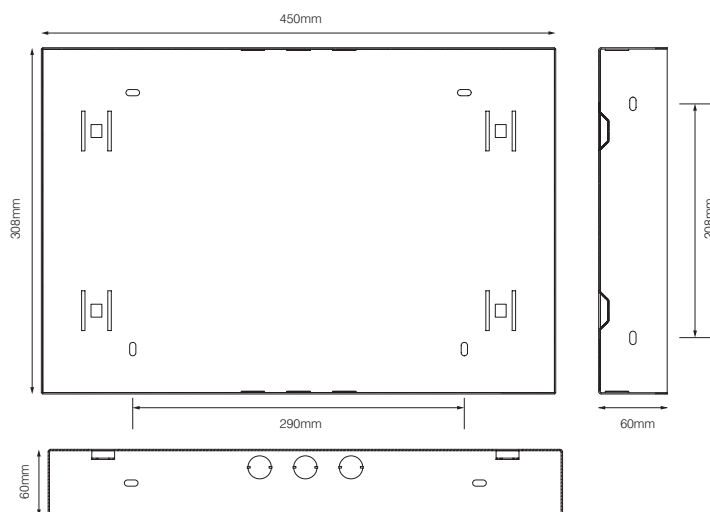

Mounting Dimensions

Specification

Screen Size:	17" diagonal
Aspect ratio:	16:9
Pixel Format:	1280 x 760
Viewing Angle:	176° horizontal and vertical
Power consumption:	30.4 watts
Luminance:	450cd/m ²
Colours:	16.7 million
External Inputs:	S-Video Composite WXGA
Audio Output:	Balanced Audio over via RJ45. This allows direct connection with Systemline Modular as a local or central input.
TV Standard:	NTSC/PAL/SECAM Multistandard
Overall Dimensions:	478 x 334 x 65mm (WxHxD)
Backbox Dimensions:	450 x 308 x 60mm (WxHxD) Optional
Comes supplied with:	12V power supply & IR remote control